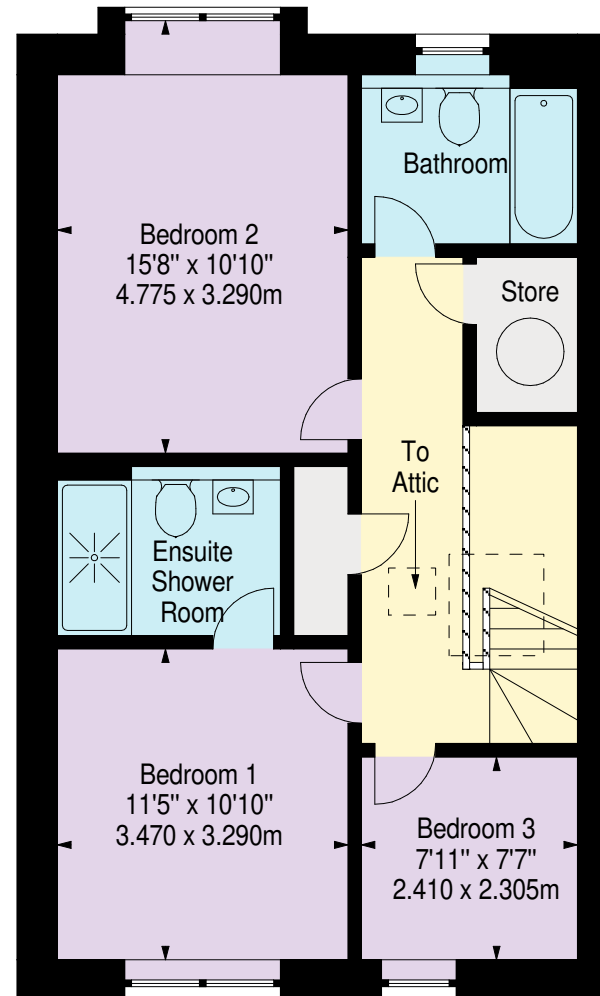

# Lochford Gardens, Dunbar House Type D1

Approx. Gross Internal Area  
1286 Sq Ft - 119.47 Sq M  
For identification only. Not to scale.  
© SquareFoot 2023

Ground Floor

First Floor