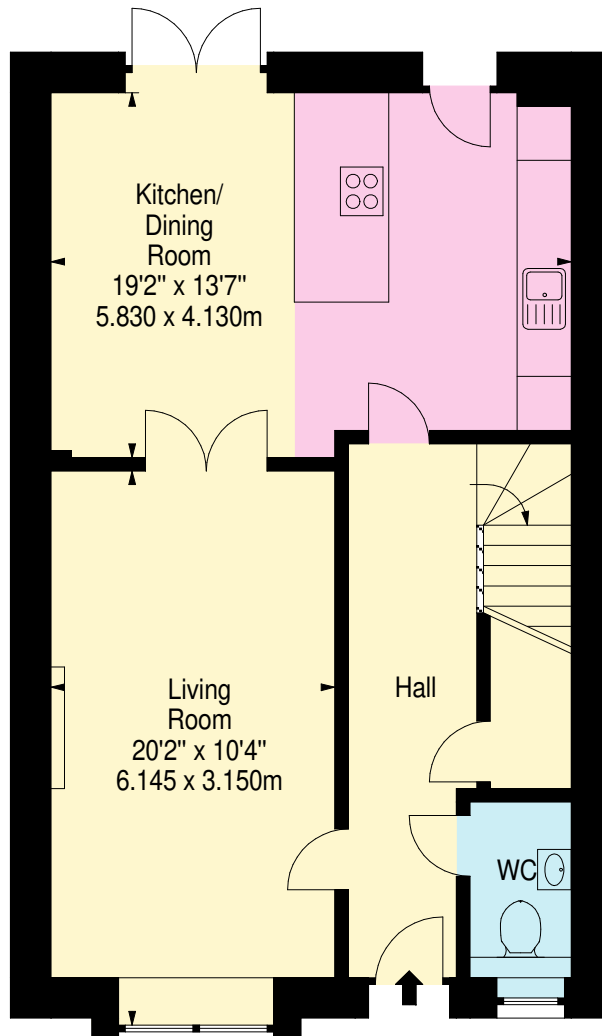

# Lochford Gardens, Dunbar House Type D1

Approx. Gross Internal Area  
1286 Sq Ft - 119.47 Sq M  
For identification only. Not to scale.  
© SquareFoot 2023

Ground Floor

First Floor