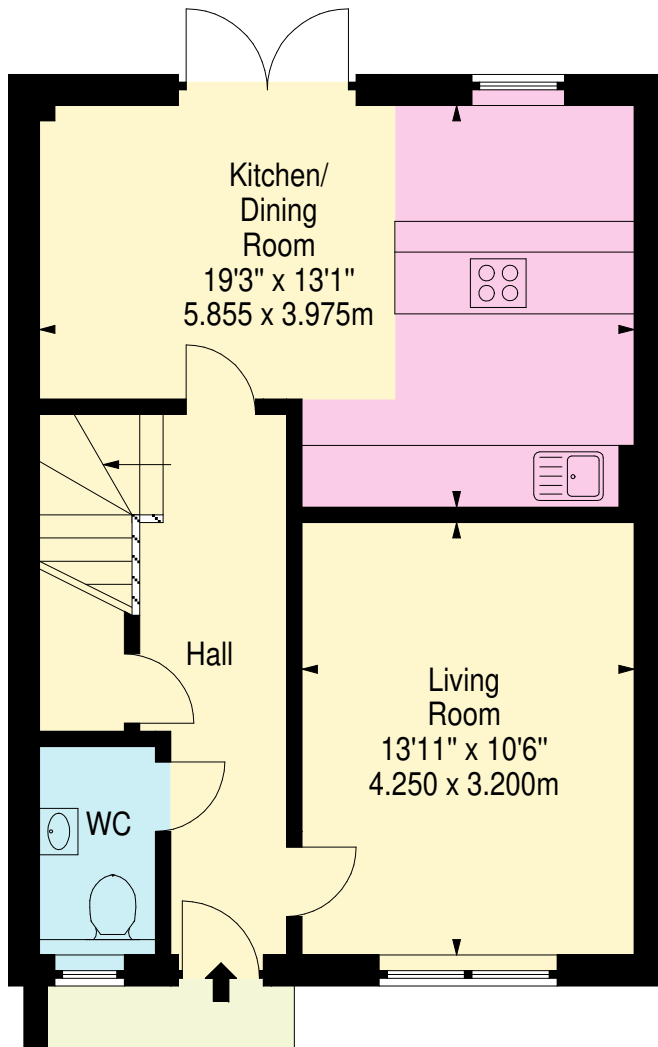

Lochford Gardens, Dunbar

House Type B1 [1]

Approx. Gross Internal Area
1063 Sq Ft - 98.75 Sq M
For identification only. Not to scale.
© SquareFoot 2023

Ground Floor

First Floor