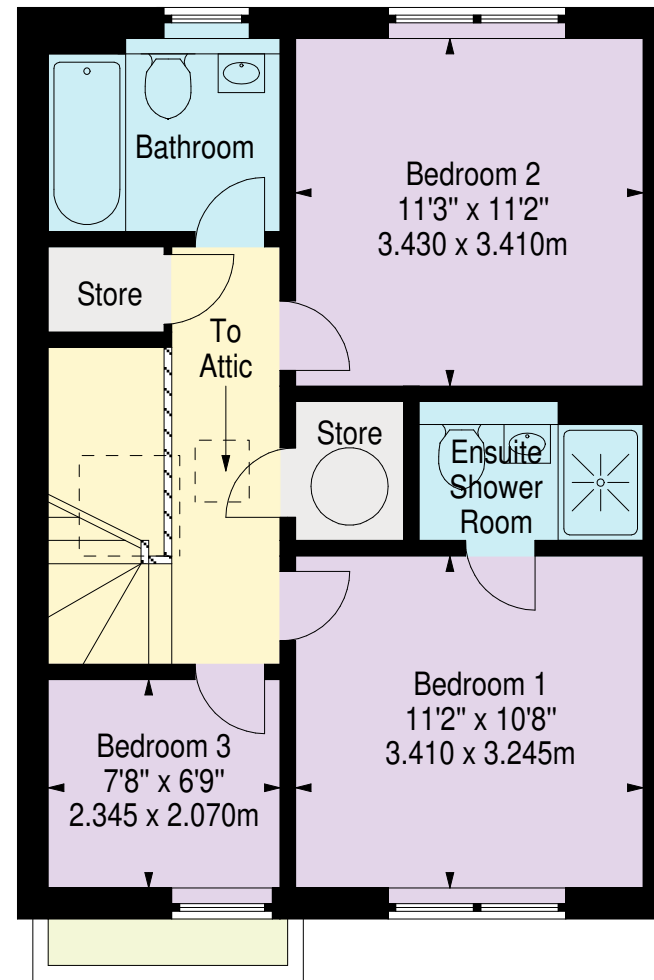

Lochford Gardens, Dunbar

House Type B1 [1]

Approx. Gross Internal Area
1063 Sq Ft - 98.75 Sq M
For identification only. Not to scale.
© SquareFoot 2023

Ground Floor

First Floor