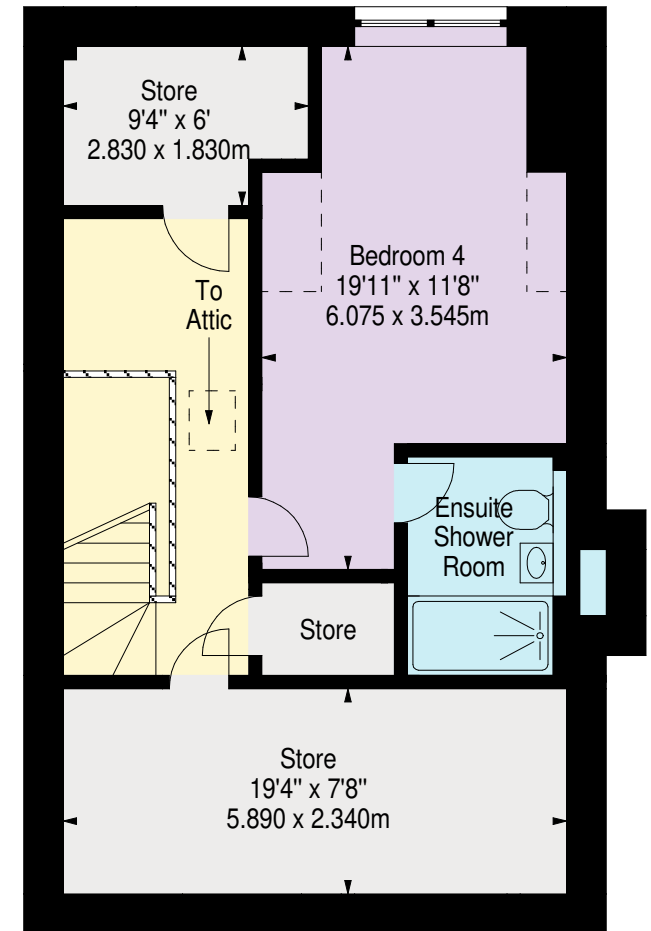

Lochford Gardens, Dunbar

House Type A4

Approx. Gross Internal Area
1845 Sq Ft - 171.40 Sq M
For identification only. Not to scale.
© SquareFoot 2023

Ground Floor

First Floor

Second Floor