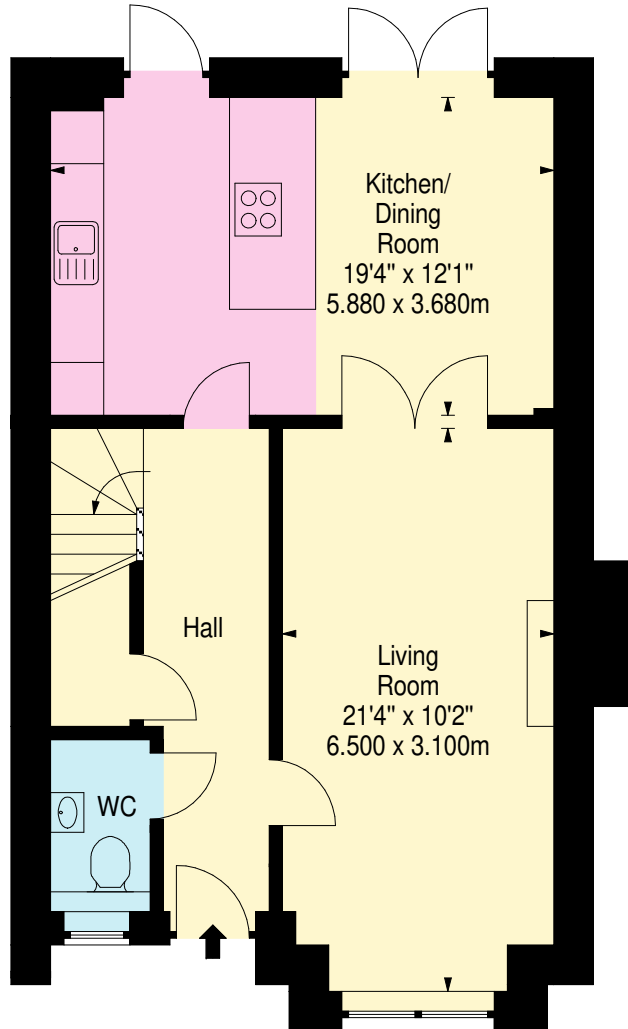

Lochford Gardens, Dunbar

House Type A4

Approx. Gross Internal Area
1845 Sq Ft - 171.40 Sq M
For identification only. Not to scale.
© SquareFoot 2023

Ground Floor

First Floor

Second Floor