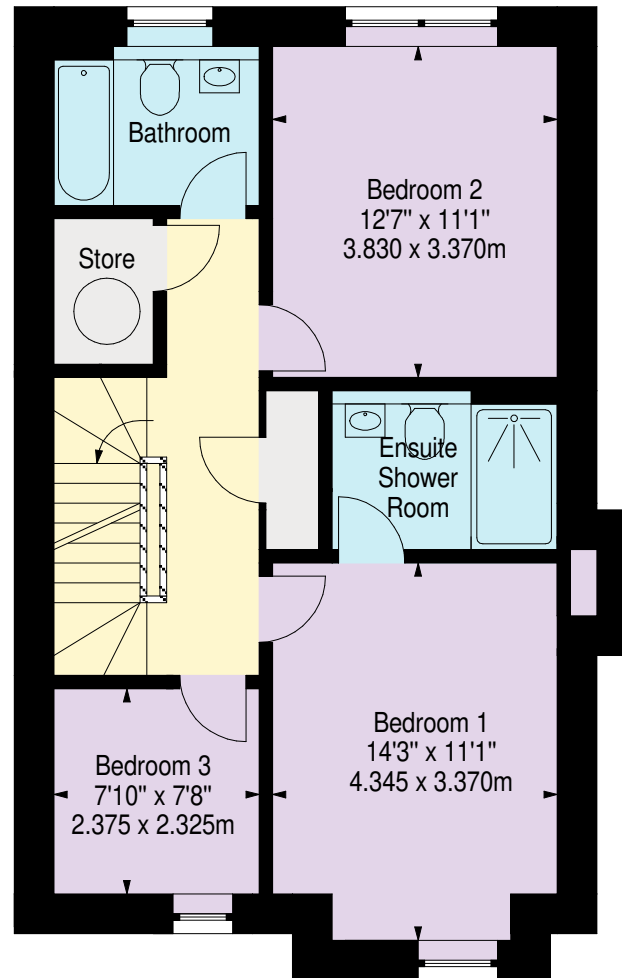

Lochford Gardens, Dunbar

House Type A4

Approx. Gross Internal Area
1845 Sq Ft - 171.40 Sq M
For identification only. Not to scale.
© SquareFoot 2023

Ground Floor

First Floor

Second Floor