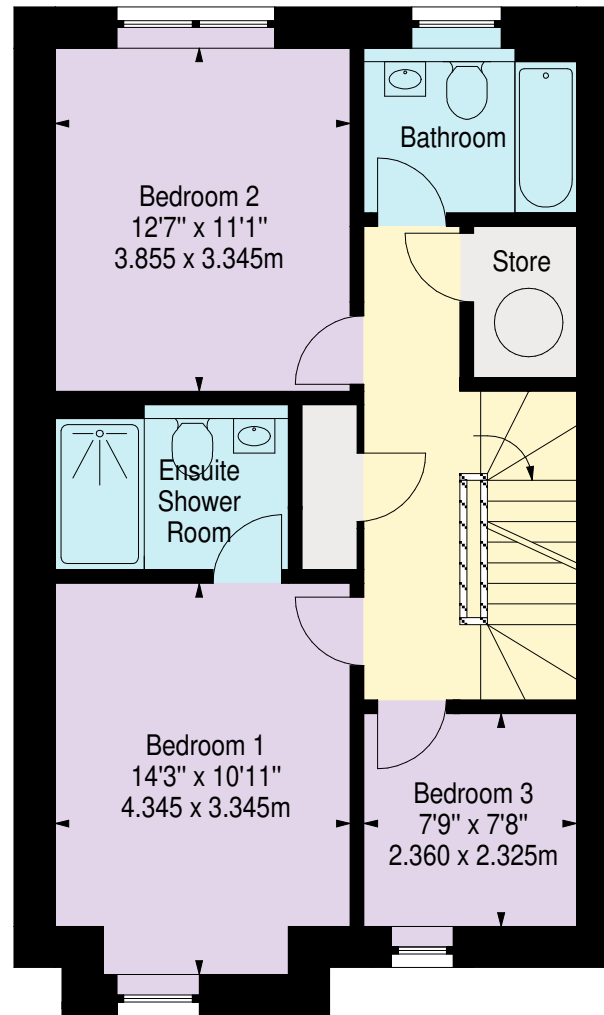

Lochford Gardens, Dunbar House Type A3,[2]

Approx. Gross Internal Area
1845 Sq Ft - 171.40 Sq M
For identification only. Not to scale.
© SquareFoot 2023

Ground Floor

First Floor

Second Floor