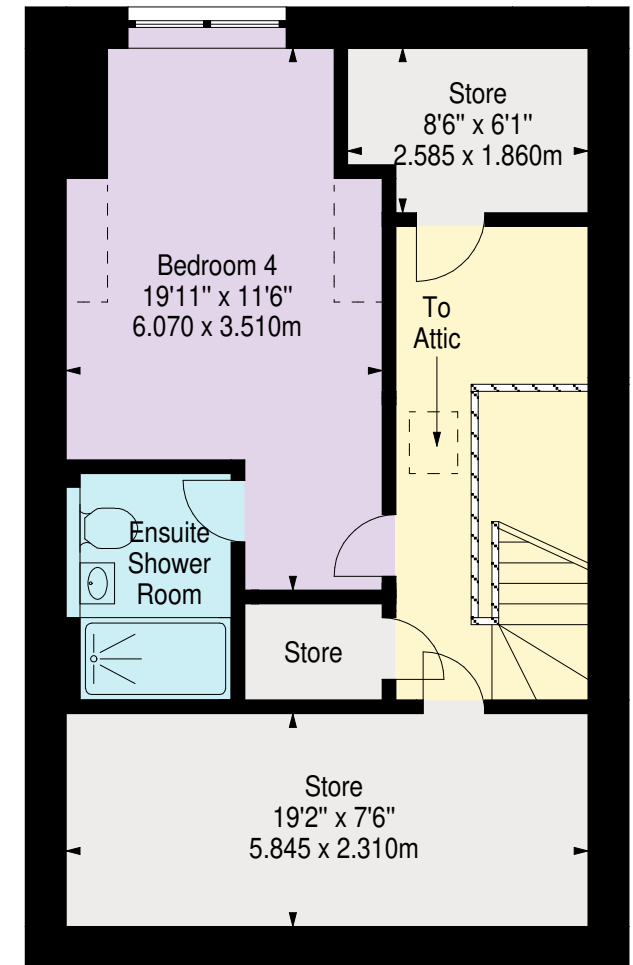

Lochford Gardens, Dunbar House Type A3,[2]

Approx. Gross Internal Area
1845 Sq Ft - 171.40 Sq M
For identification only. Not to scale.
© SquareFoot 2023

Ground Floor

First Floor

Second Floor