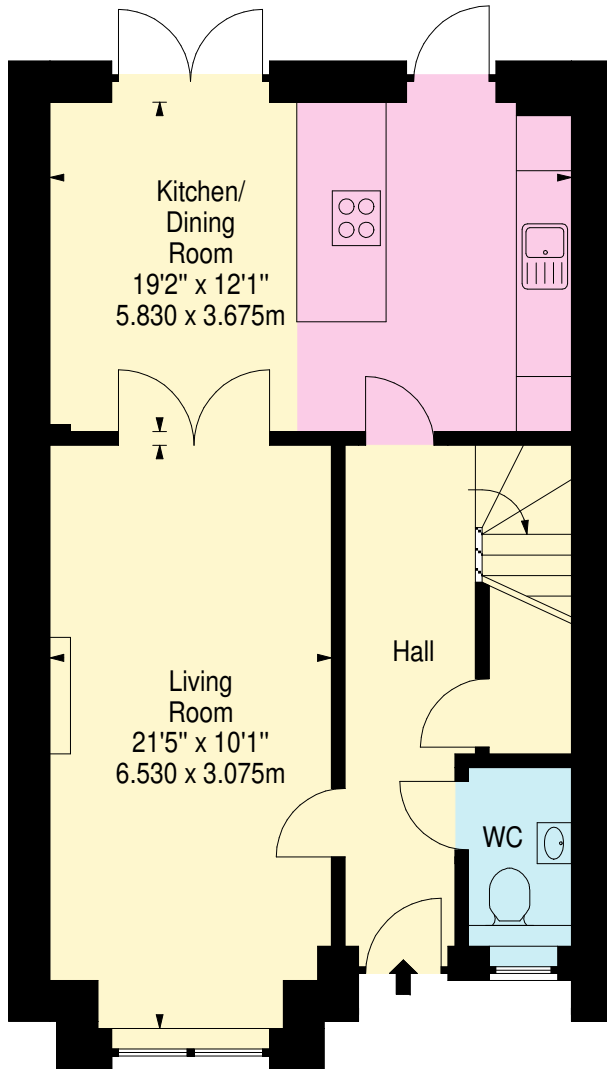

Lochford Gardens, Dunbar House Type A3,[2]

Approx. Gross Internal Area
1845 Sq Ft - 171.40 Sq M
For identification only. Not to scale.
© SquareFoot 2023

Ground Floor

First Floor

Second Floor