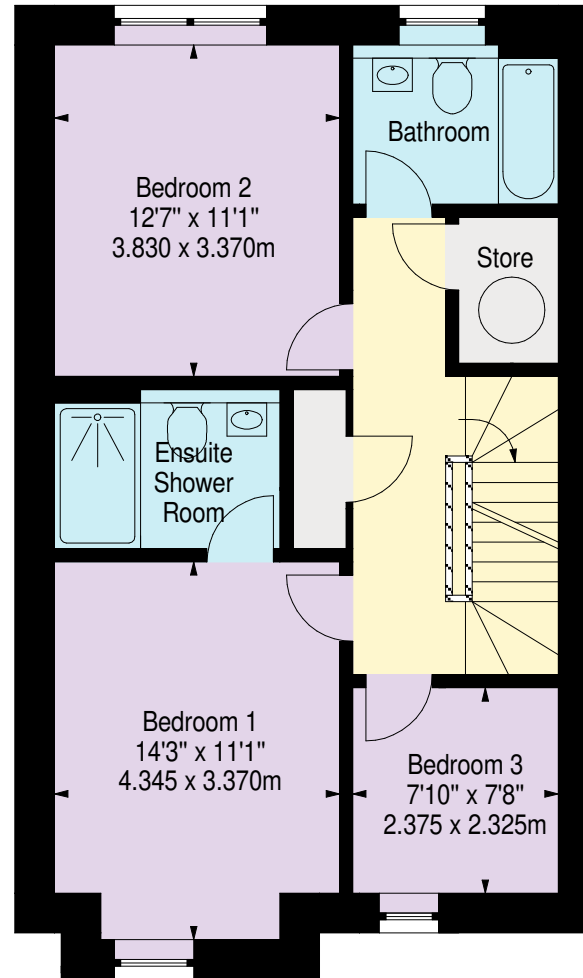

Lochford Gardens, Dunbar

House Type A2

Approx. Gross Internal Area
1845 Sq Ft - 171.40 Sq M
For identification only. Not to scale.
© SquareFoot 2023

Ground Floor

First Floor

Second Floor