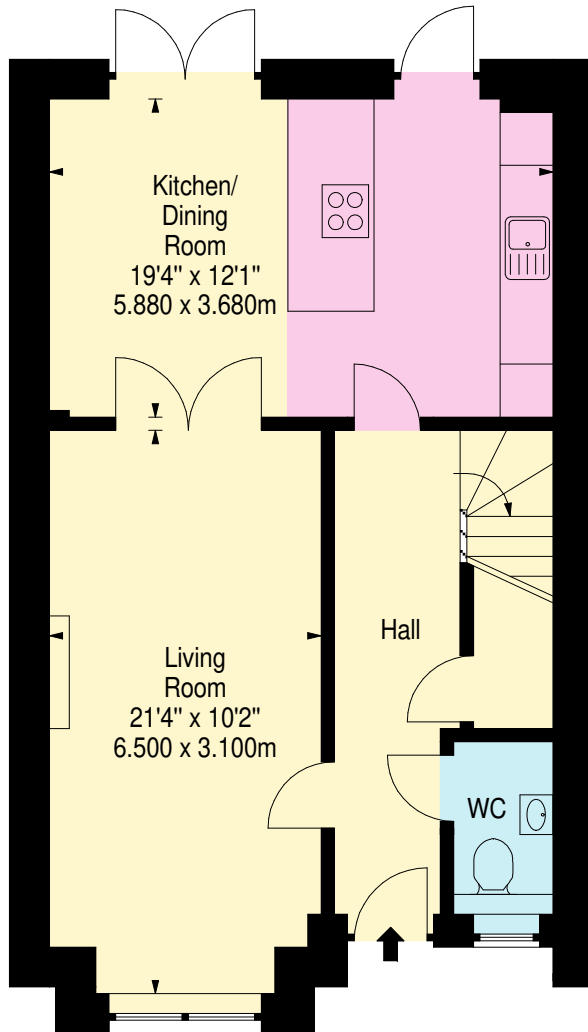

Lochford Gardens, Dunbar

House Type A2

Approx. Gross Internal Area
1845 Sq Ft - 171.40 Sq M
For identification only. Not to scale.
© SquareFoot 2023

Ground Floor

First Floor

Second Floor