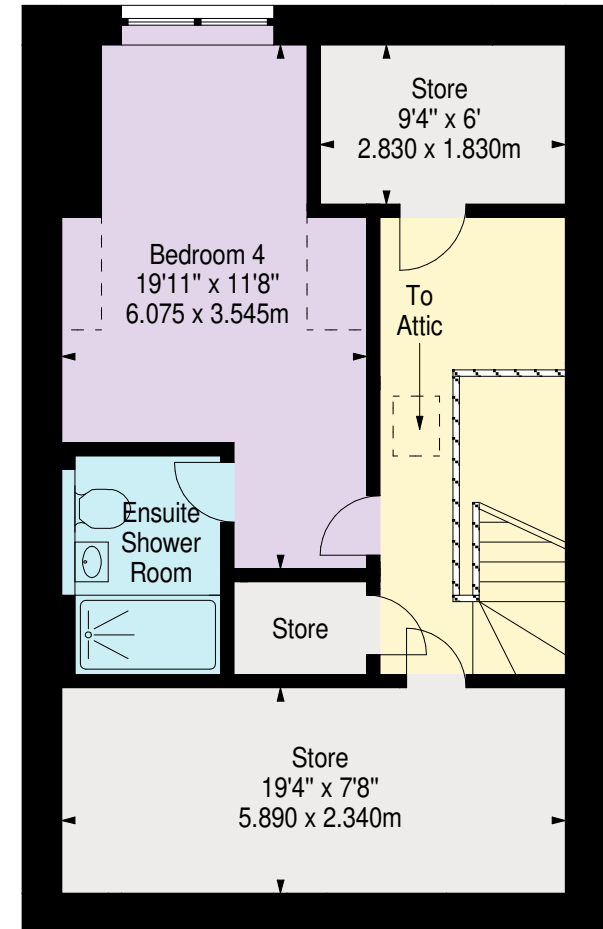

Lochford Gardens, Dunbar

House Type A2

Approx. Gross Internal Area
1845 Sq Ft - 171.40 Sq M
For identification only. Not to scale.
© SquareFoot 2023

Ground Floor

First Floor

Second Floor