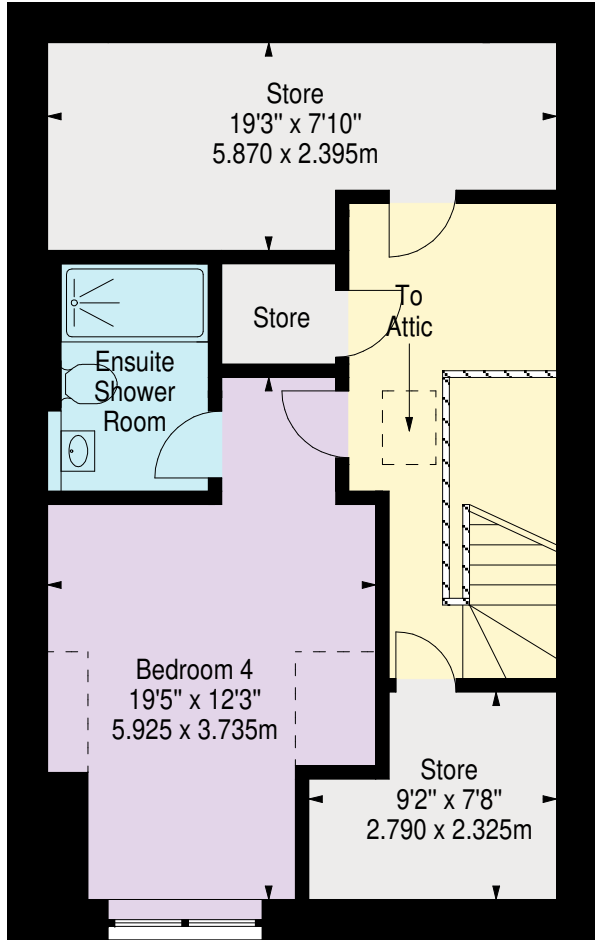

# Lochford Gardens, Dunbar House Type A1,

Approx. Gross Internal Area  
1845 Sq Ft - 171.40 Sq M  
For identification only. Not to scale.  
© SquareFoot 2023

Ground Floor

First Floor

Second Floor