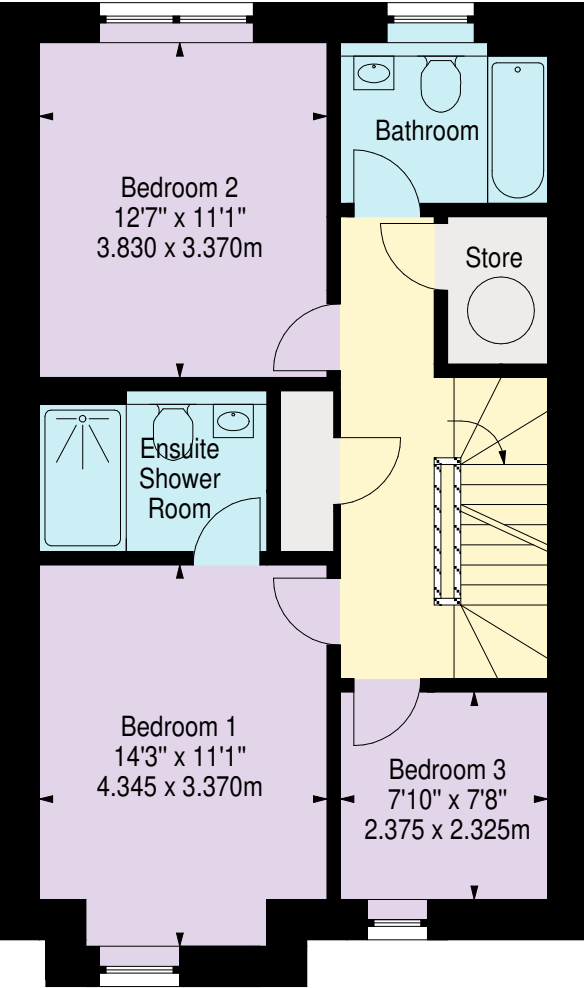

# Lochford Gardens, Dunbar House Type A1,

Approx. Gross Internal Area  
1845 Sq Ft - 171.40 Sq M  
For identification only. Not to scale.  
© SquareFoot 2023

Ground Floor

First Floor

Second Floor