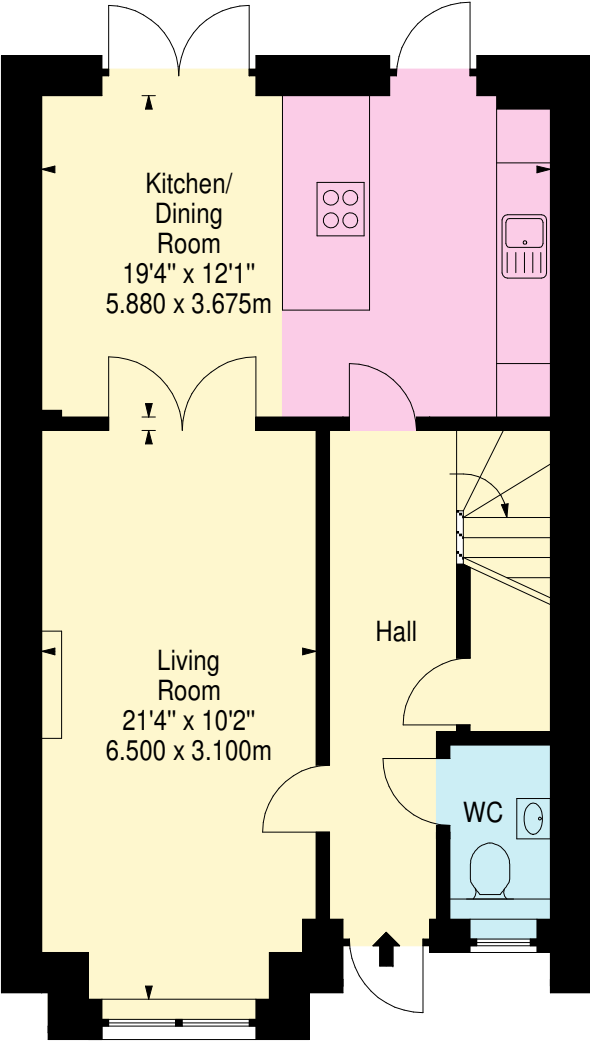

# Lochford Gardens, Dunbar House Type A1,

Approx. Gross Internal Area  
1845 Sq Ft - 171.40 Sq M  
For identification only. Not to scale.  
© SquareFoot 2023

Ground Floor

First Floor

Second Floor